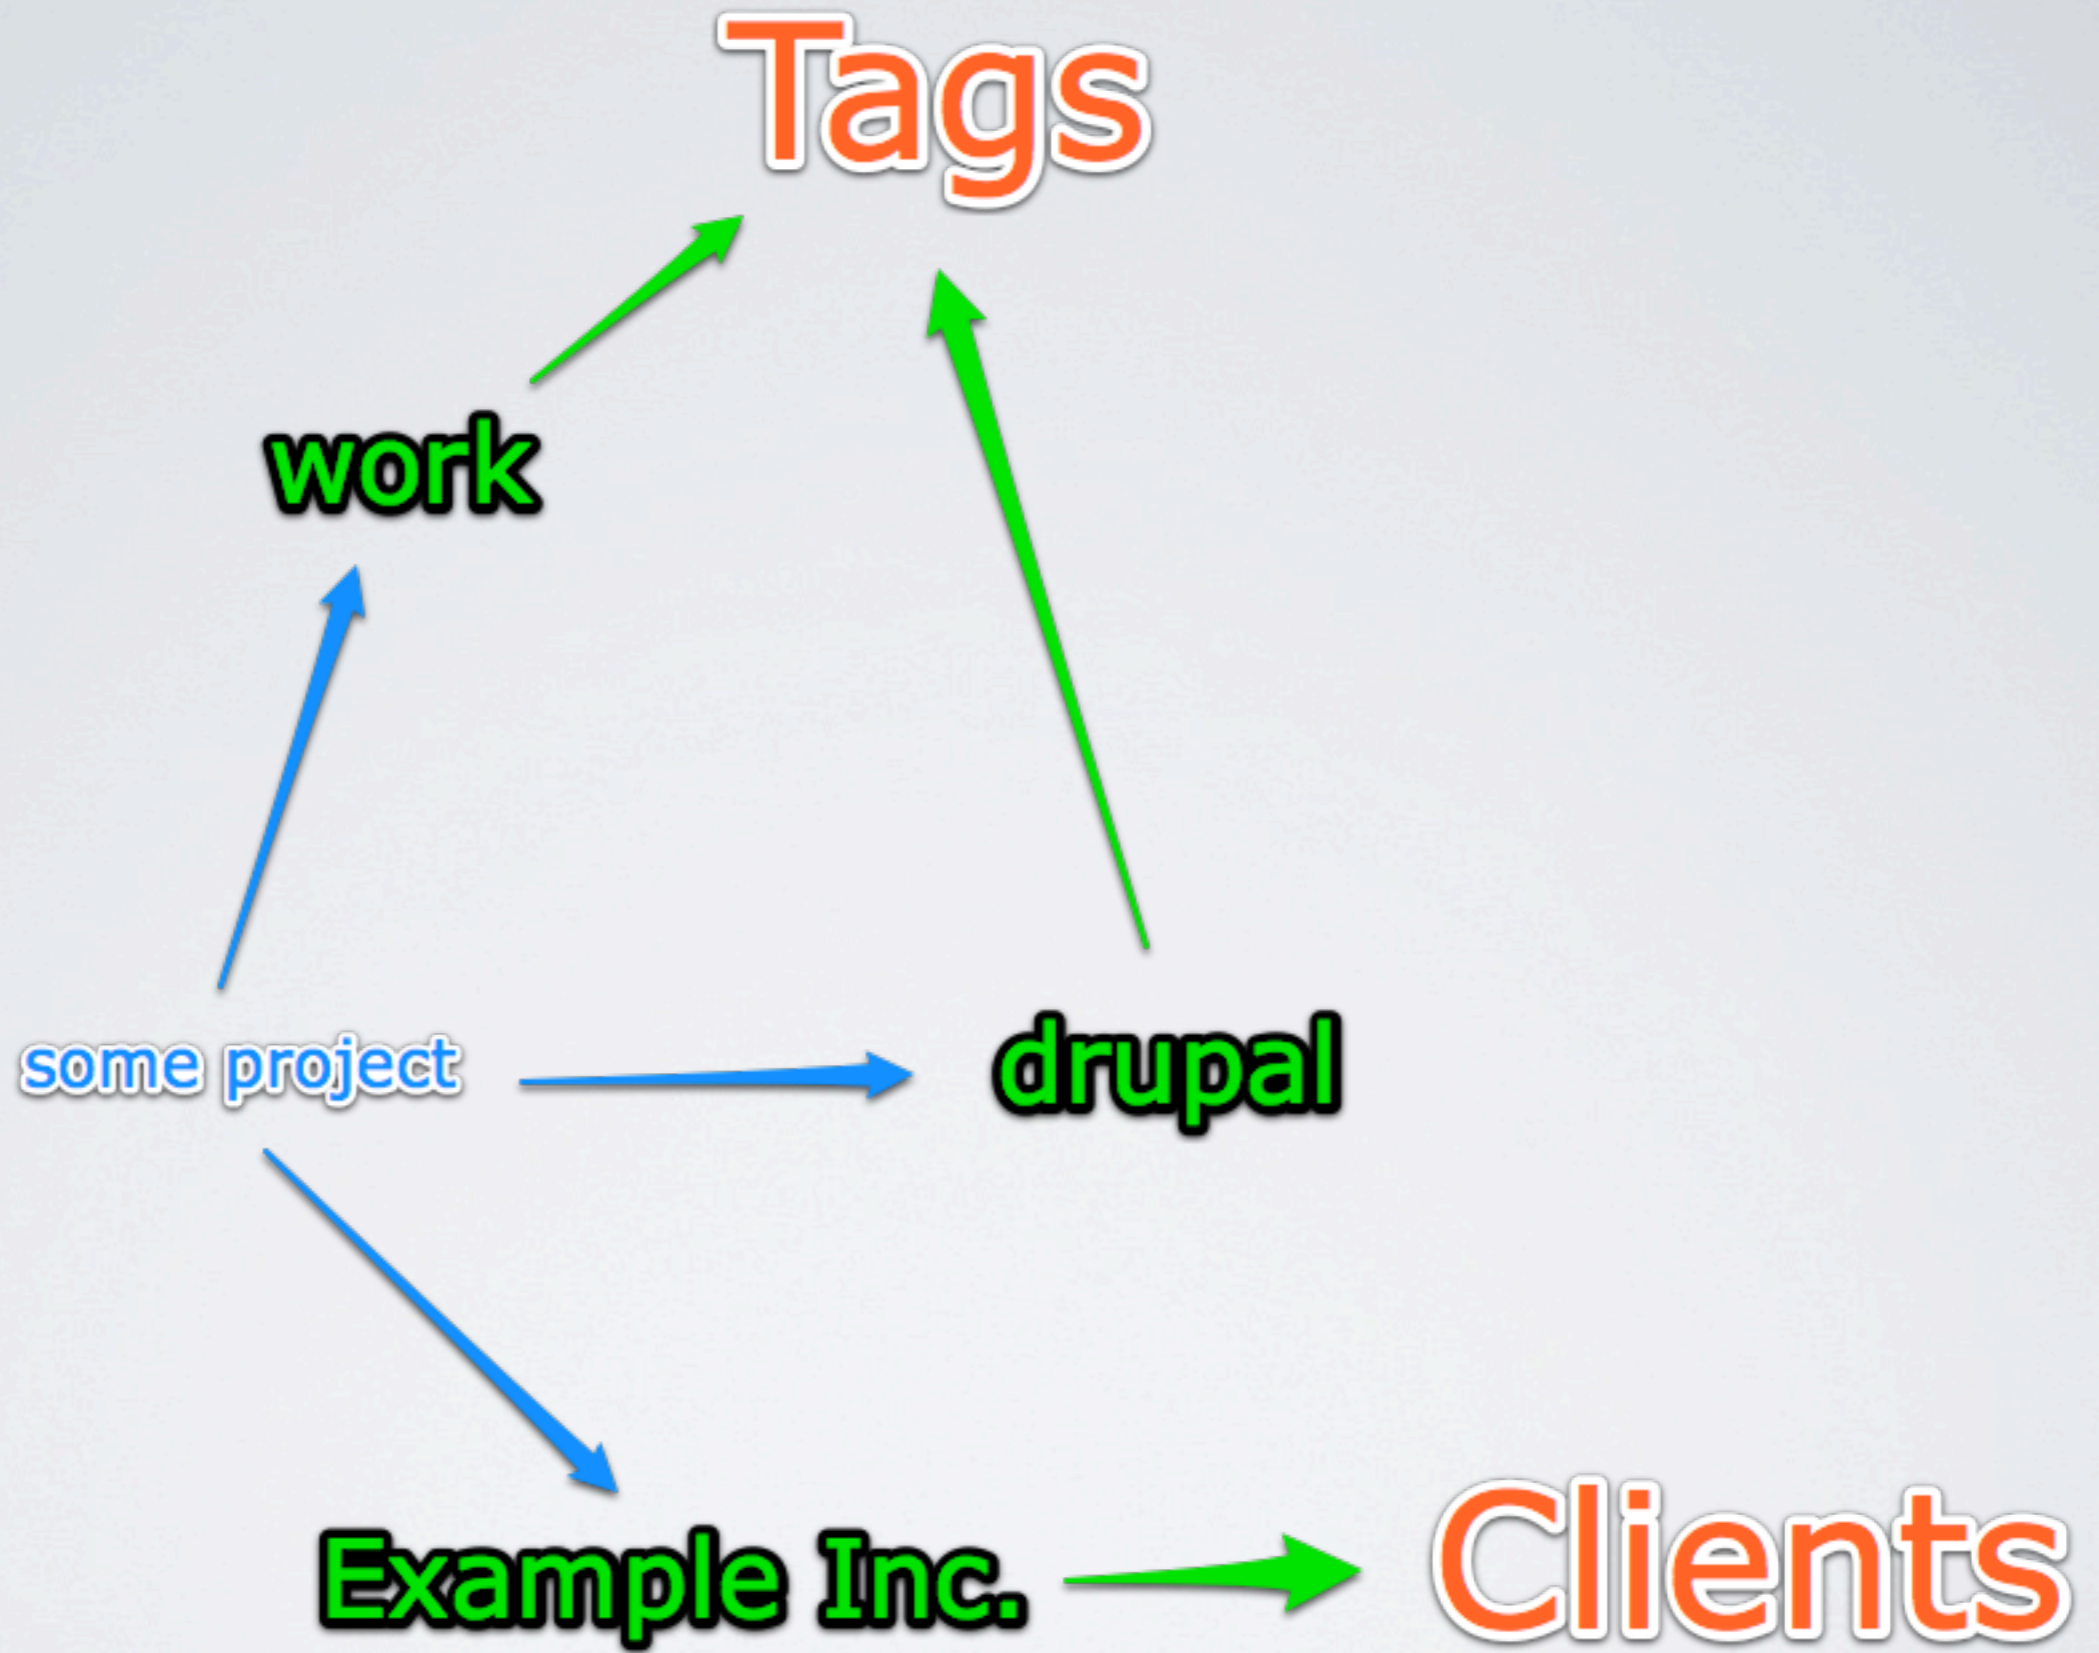

TAXONOMY

Drupal's powerful classification system

CATEGORISATION

A close-up, horizontal view of a wooden filing cabinet drawer. The drawer is pulled out, revealing a thick stack of aged, yellowed papers. The word "CATEGORISATION" is printed in a clean, white, sans-serif font across the front edge of the drawer. Below the drawer, the wooden frame of the cabinet is visible, featuring several drawers with white labels and black knobs. The background is a blurred office or library setting with bookshelves and a desk.

TAXONOMY

Tags

Tags

work

family

drupal

Tags

- Single select
- Multiple select
- Free tagging